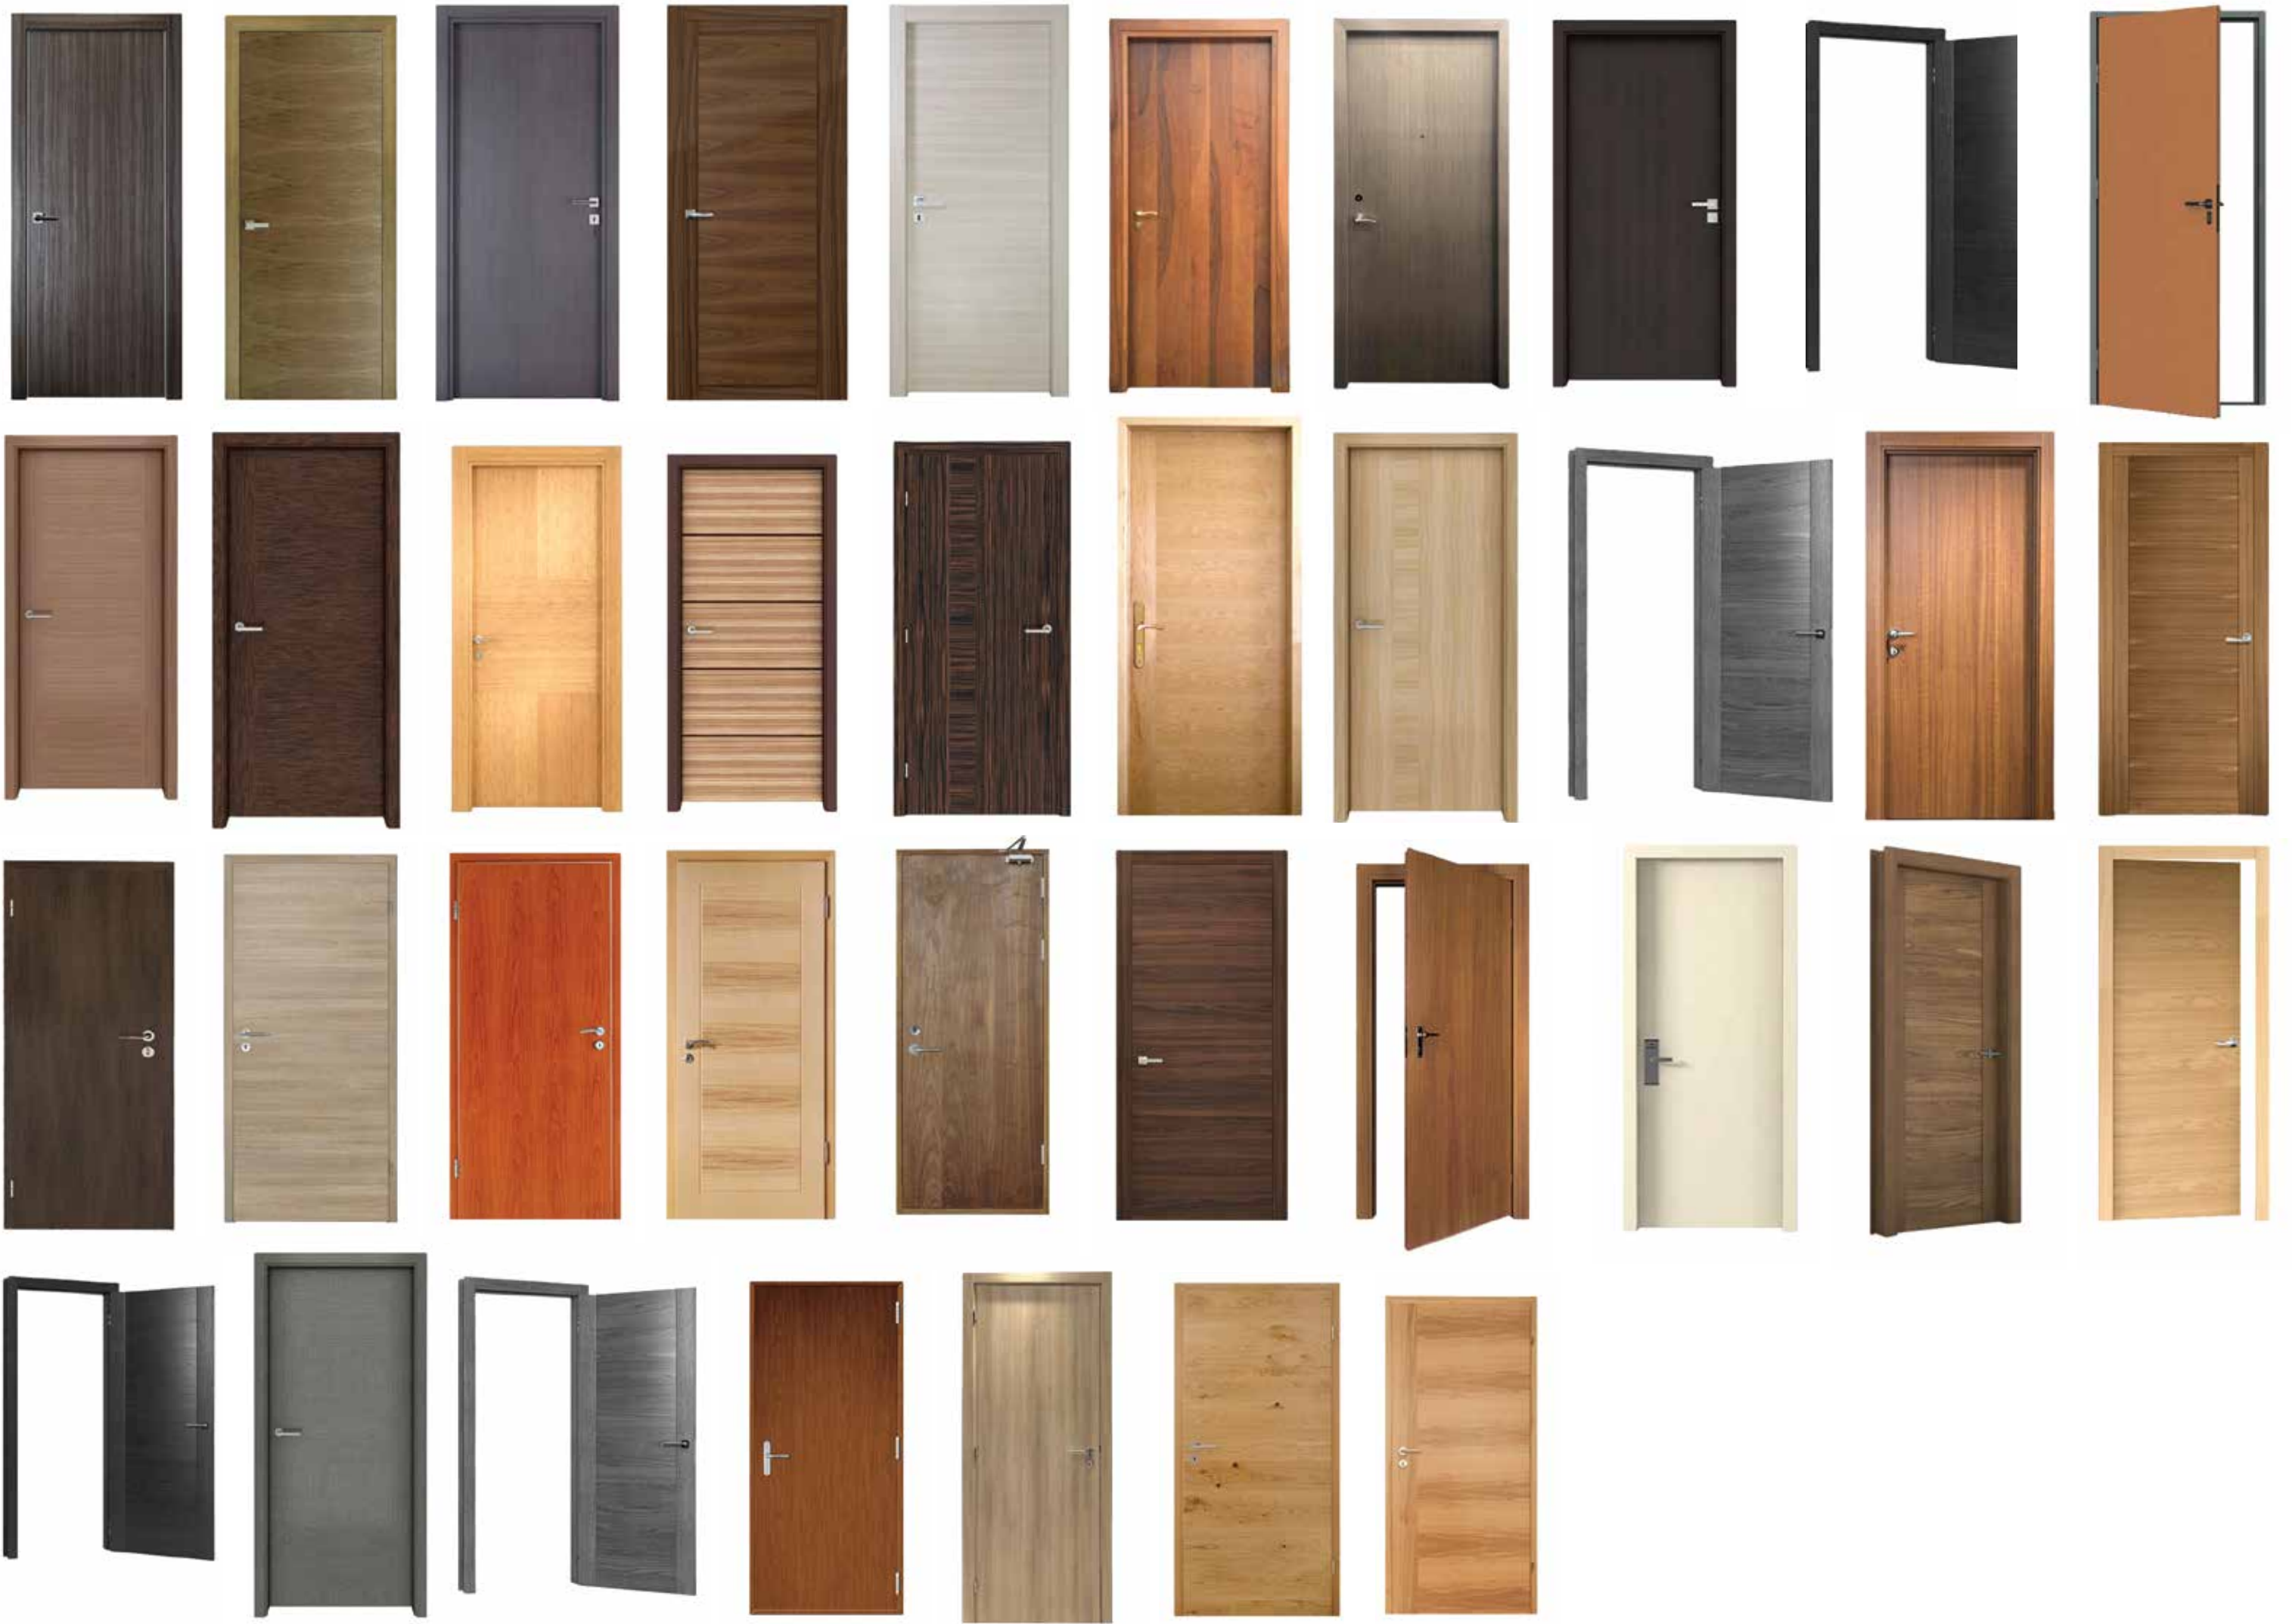

FS-22
C60 G150

FS-23
C60*2 G150*2

Sliding
Glass Door

FS-25
C60*2 G150*2 T300*2

Bifold
Glass Door

STANDARD COLOUR

White 纯白

Light Grey 10213