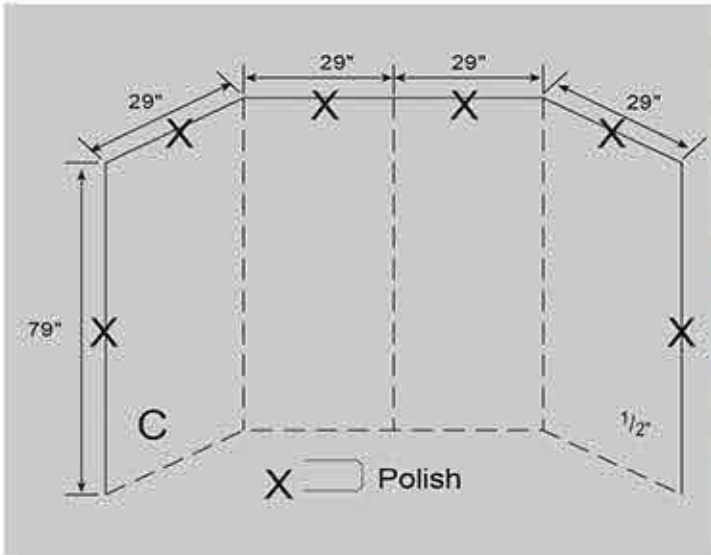

Marble Countertop & Vanity