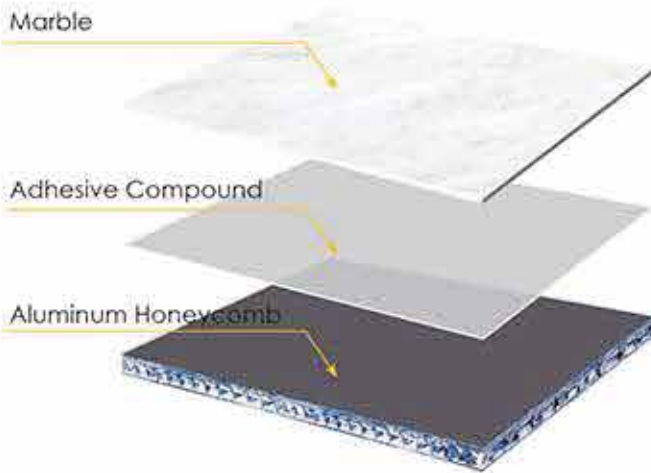

Stone Sink

Super-thin Laminated Panel

MARBLE+ALUMINUM HONEYCOMB

LAMINATED MARBLE SIZE

| | | | |
|-------------|-----------|-----------------|-----------------|
| 1200x2400mm | 600x600mm | 47-1/4"x94-1/2" | 23-5/8"x23-5/8" |
| 600x1200mm | 600x300mm | 23-5/8"x47-1/4" | 23-5/8"x11-5/8" |
| 800x800mm | 300x300mm | 31-1/2"x31-1/2" | 11-5/8"x11-5/8" |