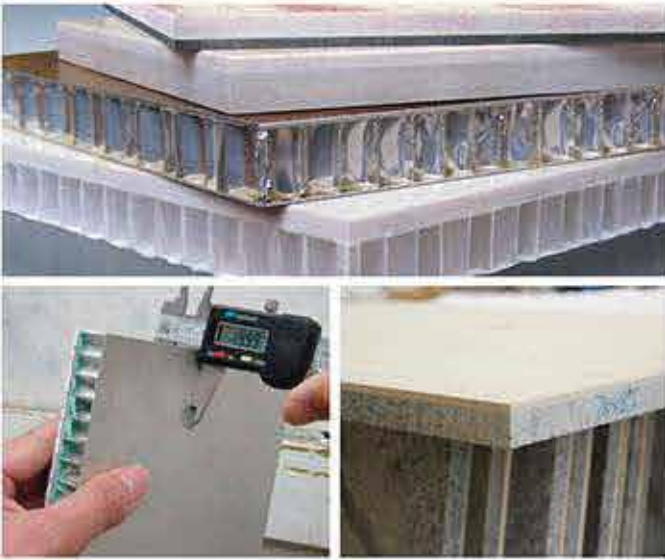

Stone Sink

Super-thin Laminated Panel

MARBLE+ALUMINUM HONEYCOMB

LAMINATED MARBLE SIZE

| | | | |
|-------------|-----------|-----------------|-----------------|
| 1200x2400mm | 600x600mm | 47-1/4"x94-1/2" | 23-5/8"x23-5/8" |
| 600x1200mm | 600x300mm | 23-5/8"x47-1/4" | 23-5/8"x11-5/8" |
| 800x800mm | 300x300mm | 31-1/2"x31-1/2" | 11-5/8"x11-5/8" |