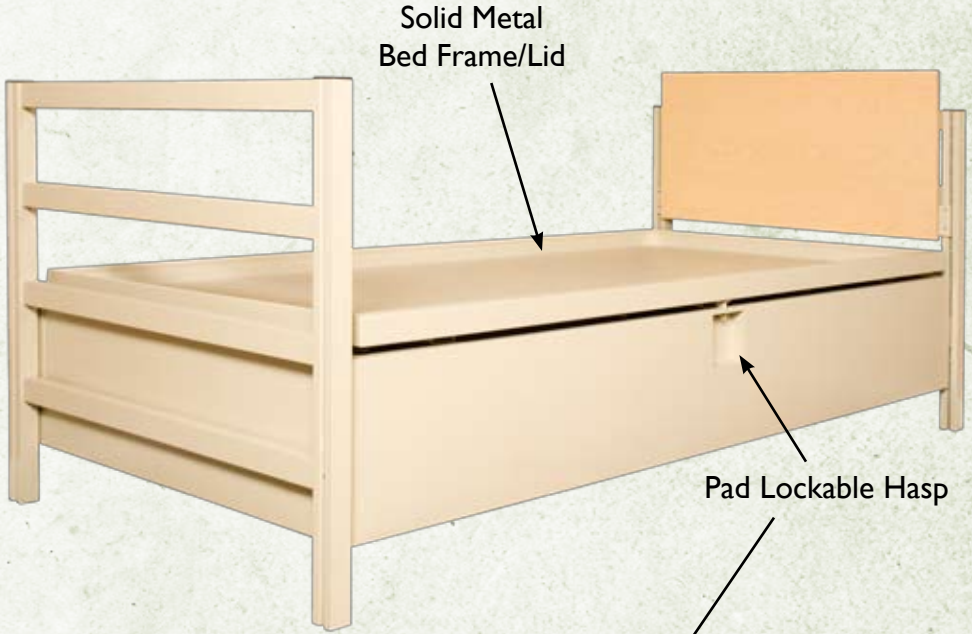

Defense Quarters Metal Series

Phone: 317-866-5638
www.uloft.com

Headboard and Bed are adjustable

AVAILABLE WOOD & LAMINATE FINISHES
Contact your local sales representative to find out about other finishes

Metal Available in 9 Powder Coat Colors and Textures

ADJUSTABLE

Tool-less Adjustable System

Heavy duty pad lockable latch and metal construction make this furniture secure for your valuables.

Solid Wood
Drawer Pulls

Wardrobe
featuring fixed shelf
and coat hooks,
clothes rod mounted
below fixed shelf.

HARDWOOD OPTIONS

Natural

Tuscan Walnut

Wild Cherry

Williamsburg
Cherry

Cherry Birch

METAL FINISHING OPTIONS